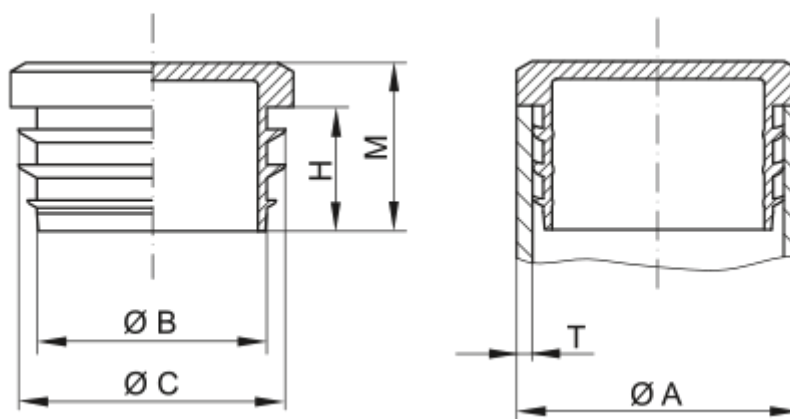

Article number: 59GPN320GL3012

Description: KLEE Finned plugs GPN 320 - 30 (Wall thickness 1-2)

Measures

A = 30

B = 24

C = 28.5

H = 14

M = 19